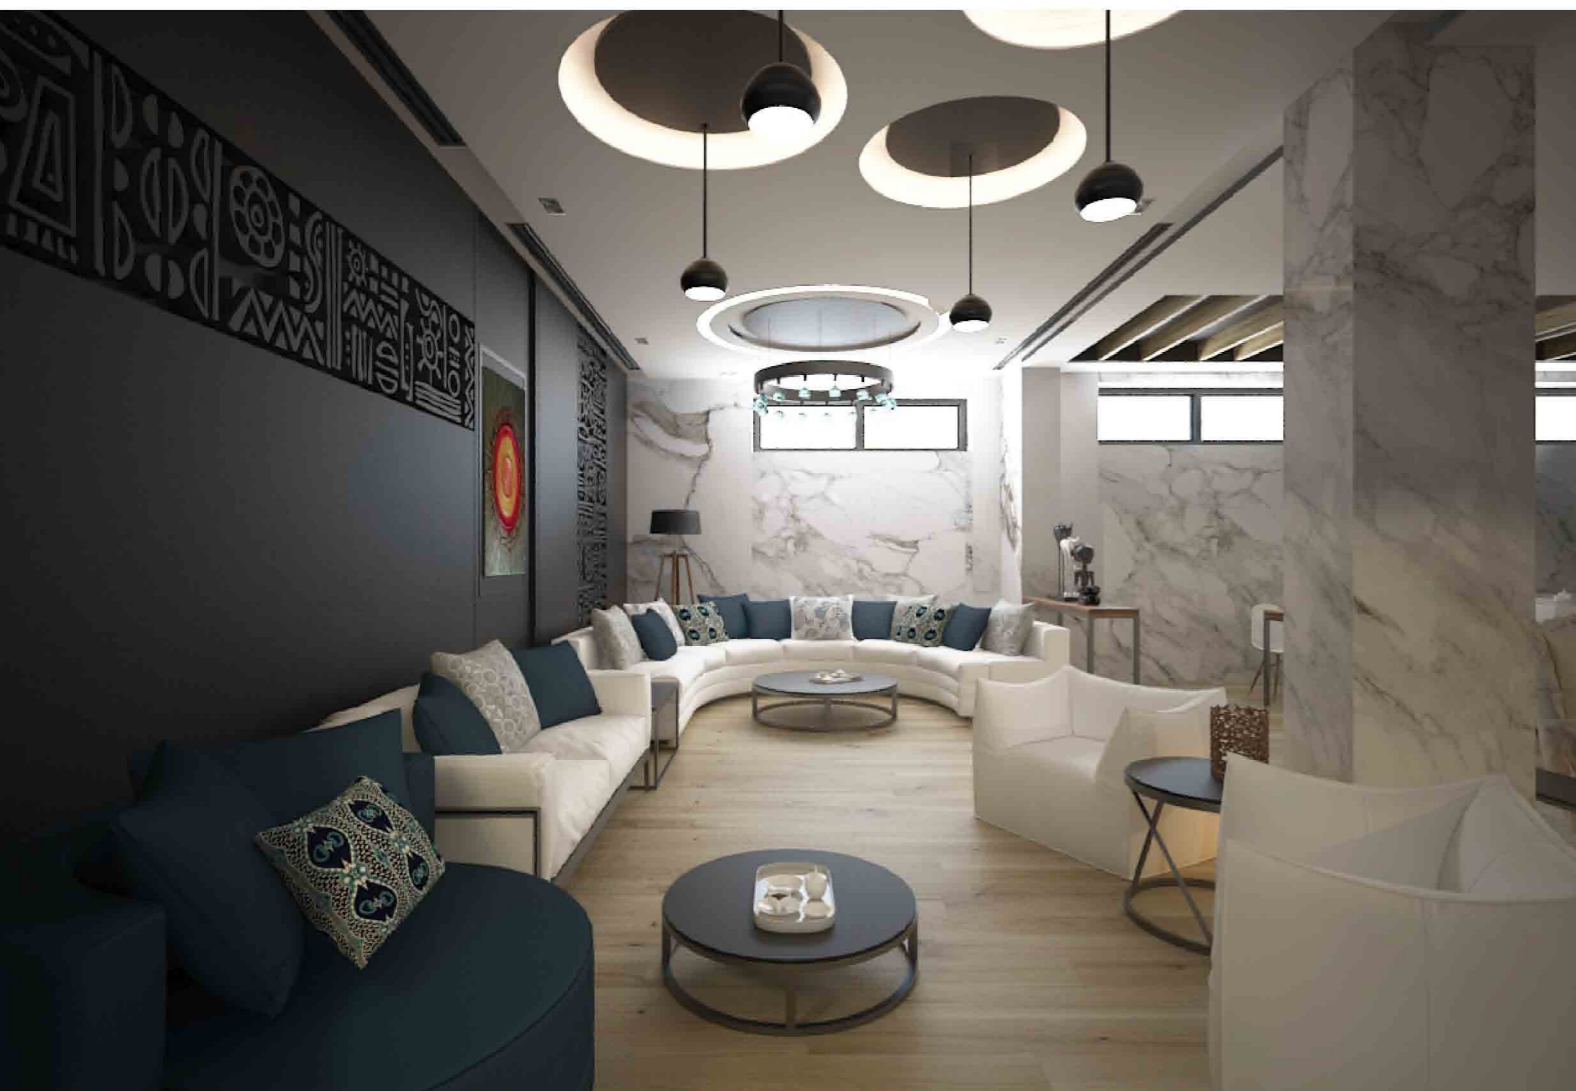

**KHA INTERIOR
COMPANY PROFILE**

**INTERIOR DESIGN
FURNITURE FIT-OUT
JOINERY**

KHA Interior Decoration Company Profile

01 WHO WE ARE

We are an interior design and a turnkey fit-out company with high standards and reasonable prices specialized in office, residential and commercial fit-out.