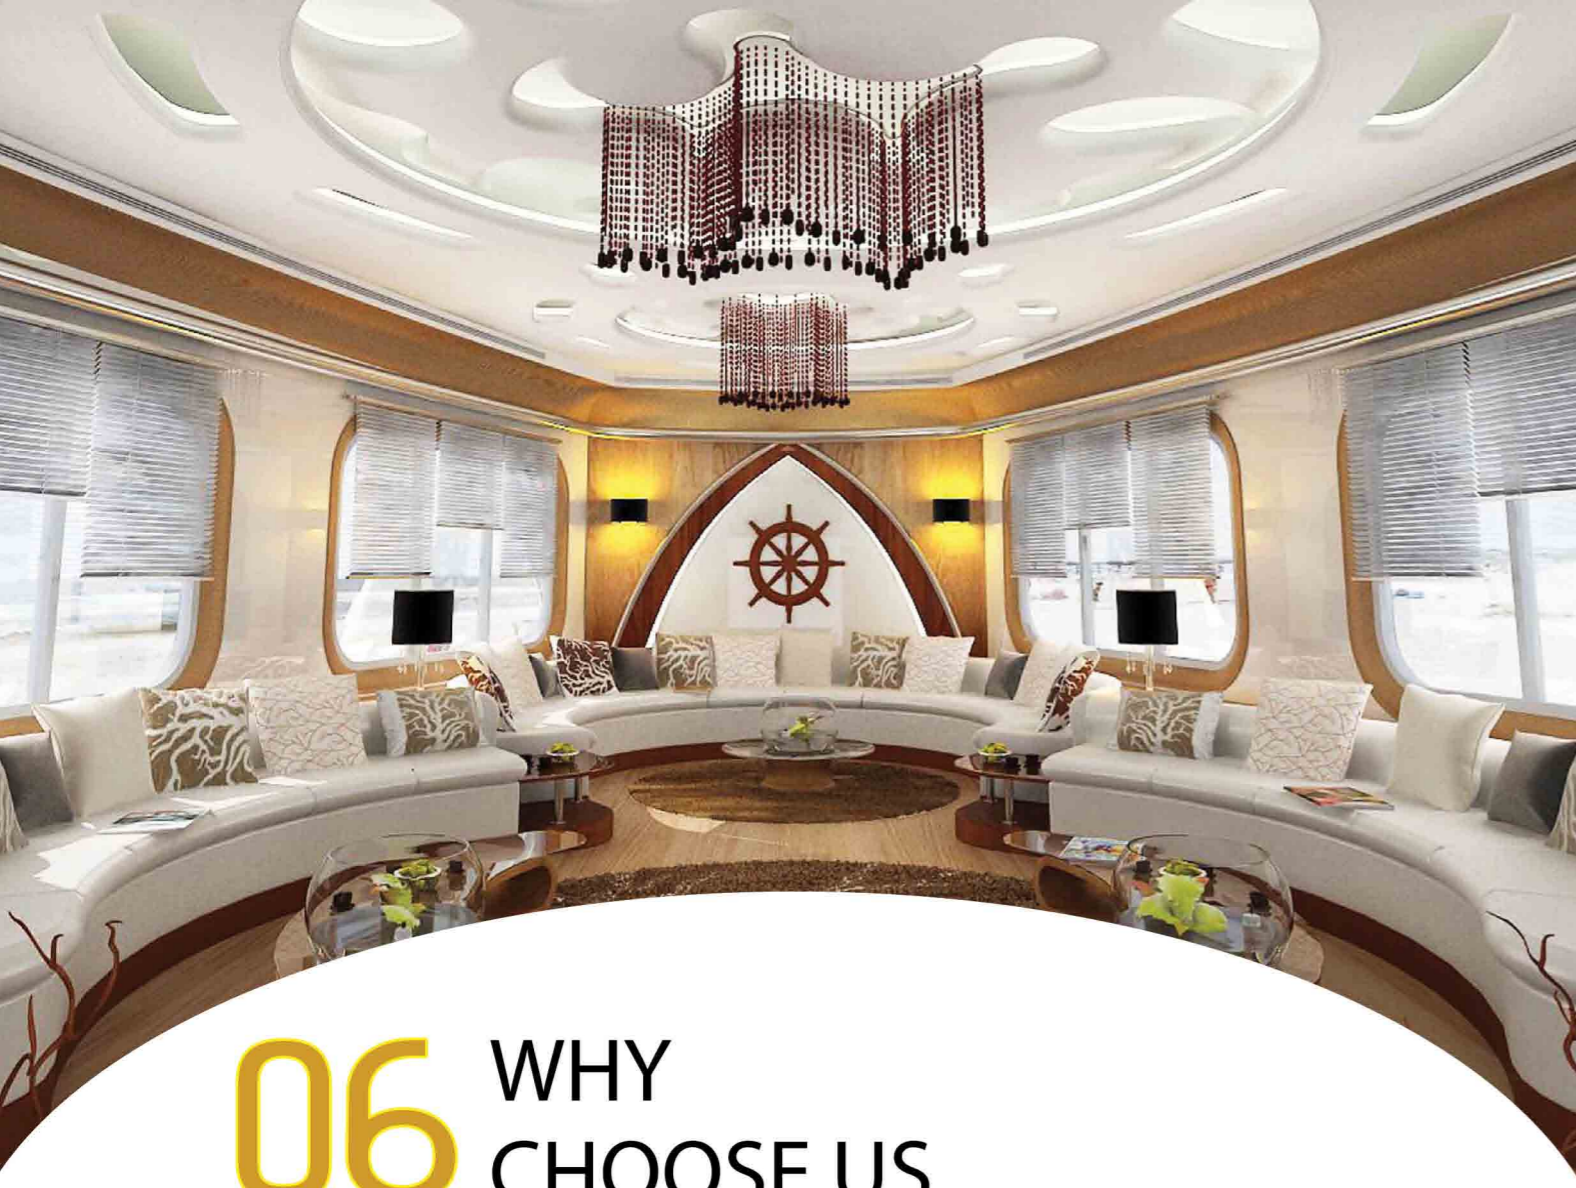

Exclusive Offers You Will Find Only in KHA Interior With Every Fit-Out Project

06 WHY CHOOSE US

KHA Interior is one of a few interior design and fit-out companies in the UAE market which has an indisputable and strong reputation of flawlessly fulfilling its professional obligations to customers.

All designs and fit-out works of KHA have individuality as a result of delicacy, uniqueness and our signature style. We create not just an outstanding design but a place and atmosphere where people wish to live and work. While creating a masterpiece, we consider your preferences, lifestyle and circumstances around you. Our specialists are highly experienced masters in their field such as architecture, design and fit-out works. We always ensure that during project development process, all construction rules, regulations and nuances are duly followed.

We have a perfectly streamlined process in making all necessary fit-out approvals in no time. Disciplinary is an integral part of our professional approach and project management, our team of supervisors constantly coordinate, manage and control full working process during fit-out and decoration works. Happiness and satisfaction of our customers are the first priority for us, this is why our professionals are flexible in finding the time convenient for you and ready to assist you anytime during a week. We always care about money of our customers, in this regard, we always purchase a correct amount of materials to prevent any wasting and unnecessary expenses. KHA has an excellent track of record in completing projects within specified time limits.

TERMS AND CONDITIONS APPLY