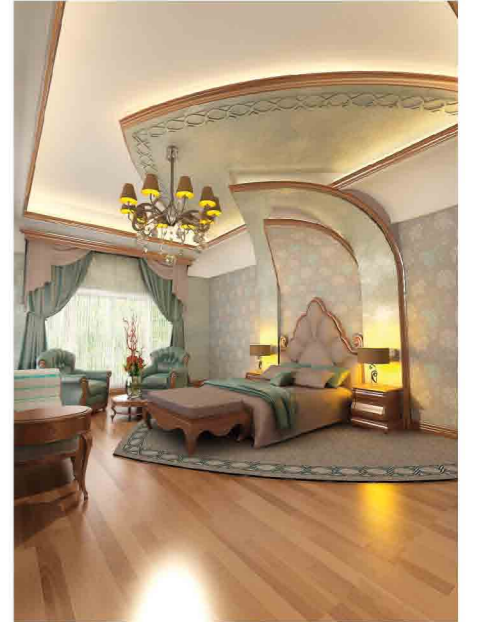

05 | Bedroom No.2

Al Fairouz Residential Apartment
2800 SQFT / Emmar 6 Towers - Dubai Marina

01 Master Bathroom

We create ingenious

designs that are truly captivating

04 Guest Bathroom

05 Master Bedroom

02 Kitchen Counter Onyx Composition On Mode